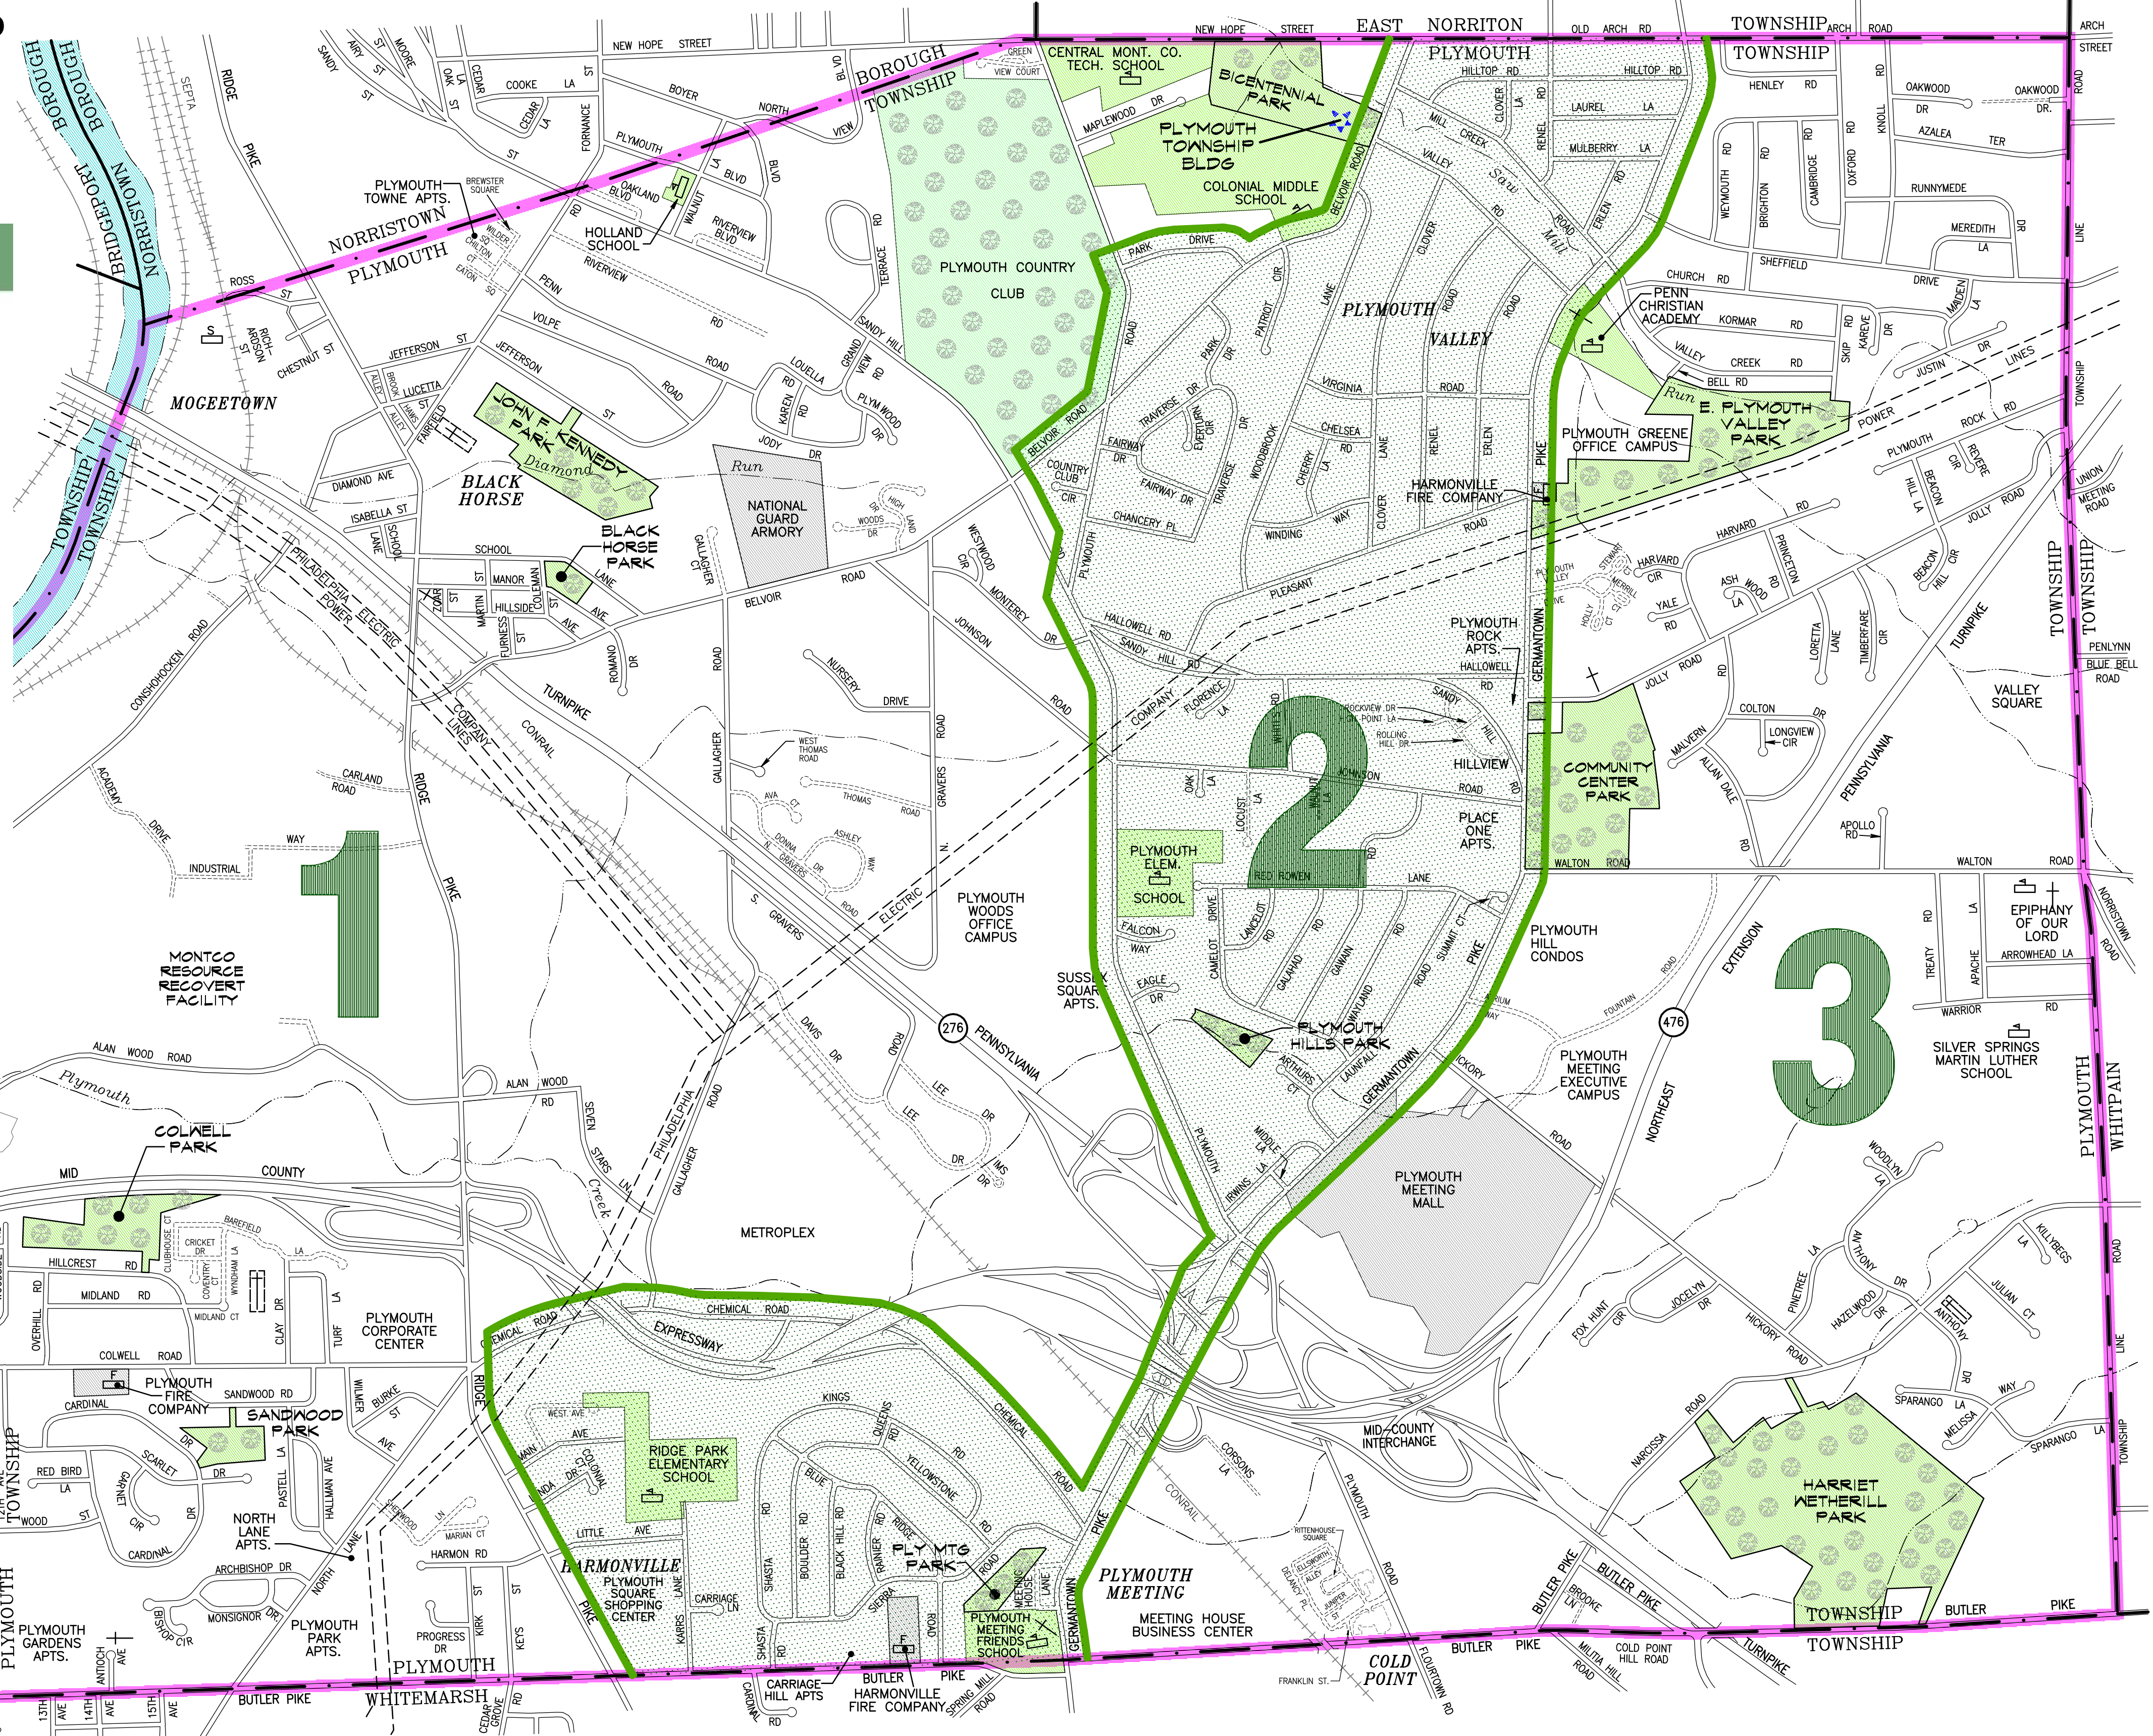

LEAF COLLECTION MAP

PLYMOUTH TOWNSHIP

MONTGOMERY COUNTY, PENNSYLVANIA

Week of **Section**

- October 16 3
- October 23 2
- October 30 1
- November 6 3
- November 13 2
- November 20 1
- November 27 3
- December 4 2
- December 11 1